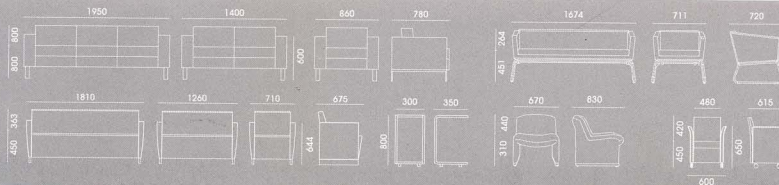

CHESTER

- SYNTHETIC LEATHER UPHOLSTERY
- OPTIONAL TABLE MECHANISM
- SINGLE SEATER ONLY
- OVERSIZED CASTOR

(T) : 0761-33338 (E) : info@wirakencana.com (W) : www.wirakencana.com