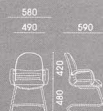

670
PRO 28 / PRO 29