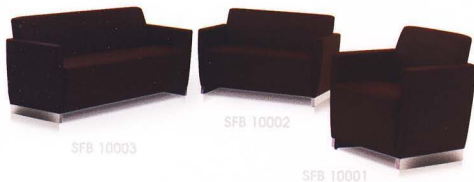

EL 111 / EL 112

EL 118 / EL 119

PRESTON

- SYNTHETIC LEATHER UPHOLSTERY
- CHROME METAL SOFA-BASE
- AVAILABLE IN 1, 2 & 3 SEATERS

SHEFFIELD

- SLIM & AESTHETIC DESIGN
- SYNTHETIC LEATHER UPHOLSTERY
- METAL CHROME SOFA-BASE
- AVAILABLE IN 1 & 2 SEATER

SOFA DESK

- SOFA TABLE
- METAL FRAME
- POWDER COATED
- MAGAZINE HOLDER

BOLTON

- FABRIC UPHOLSTERY
- CHROME METAL SOFA-BASE
- SINGLE SEATER ONLY

BRISTOL

- EXECUTIVE SOFA
- SIMPLE & ELEGANT DESIGN
- SYNTHETIC LEATHER UPHOLSTERY
- CHROME METAL SOFA-BASE
- AVAILABLE IN 1, 2 & 3 SEATERS