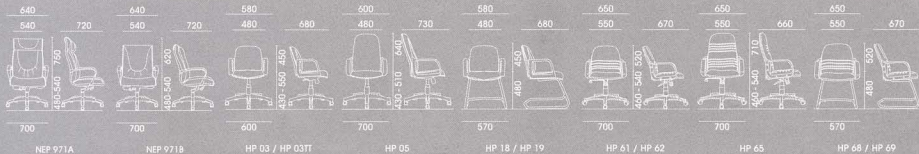

(T) : 0761-33338 (E) : info@wirakencana.com (W) : www.wirakencana.com