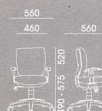

BK 26

BK 30

NBK SERIES

- FABRIC UPHOLSTERY
- PP BACK & SEAT-SHELL
- ADJUSTABLE PP ARM-REST
- SYNCR0 MECHANISM
- PP CHAIR-BASE

NBK 609

NBK 809

(T) : 0761-33338 (E) : info@wirakencana.com (W) : www.wirakencana.com

600
PRO 23 / PRO 24

700
PRO 25

670
PRO 28 / PRO 29

600
BK 23 / BK 24

600
BK 30

600
BK 26

700
NBK 809

610
NBK 609

WN 288AN

WN 288BN

BOSTON

- FABRIC UPHOLSTERY
- FIXED PP ARM-REST
- CONVENTIONAL TILT MECHANISM
- PP CHAIR-BASE

HP 10TG

HP 01

HP 02

HP 29